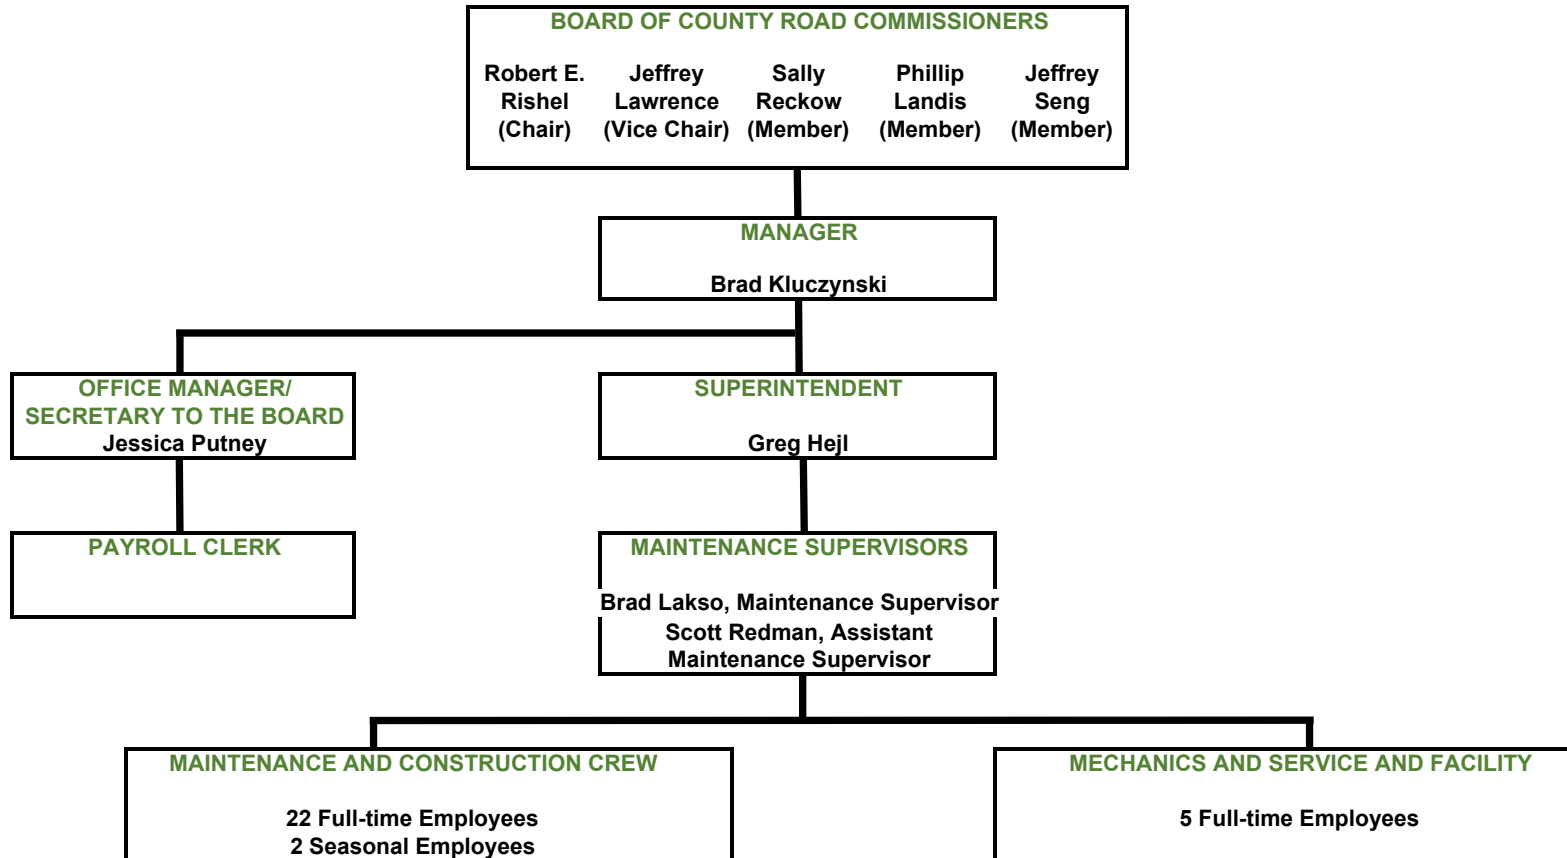

MANISTEE COUNTY ROAD COMMISSION ORGANIZATIONAL CHART FOR THE YEAR 2024

JANUARY, 2024

5 Road Commissioners
6 Administrative/Supervisory Employees
27 Full-time Hourly Employees
38 Employees Total

2 Seasonal Employees (Typically December thru March)