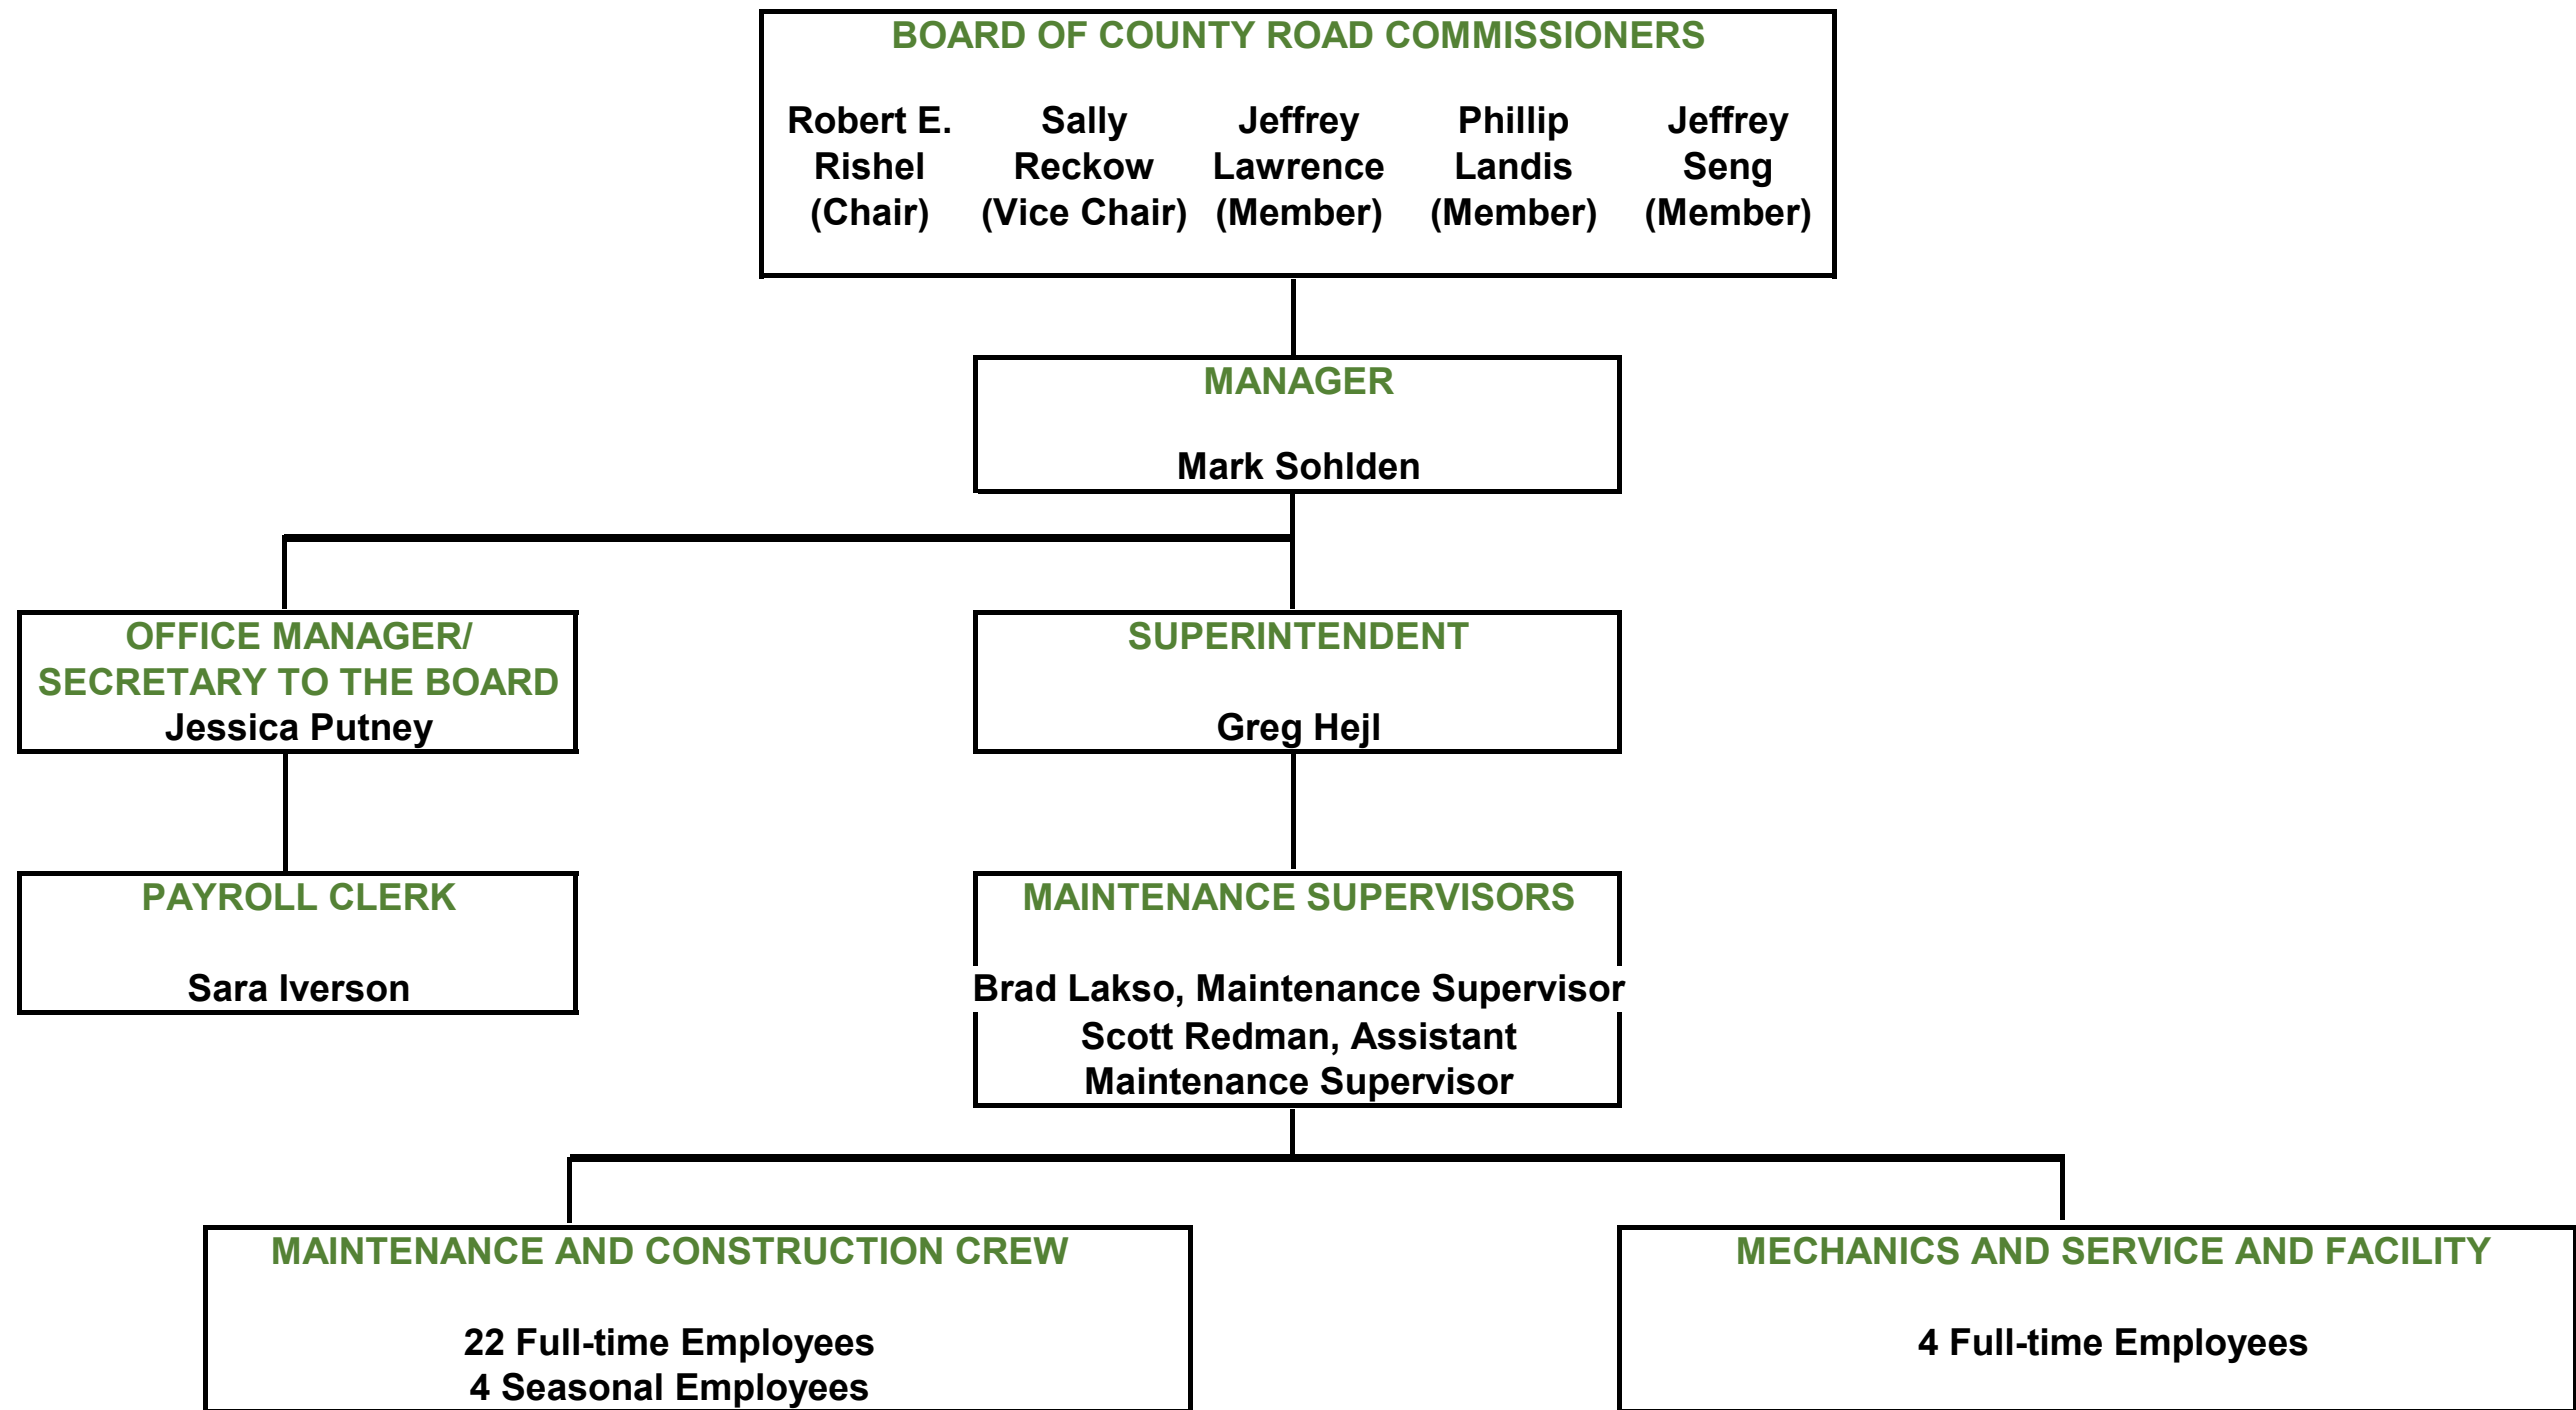

MANISTEE COUNTY ROAD COMMISSION ORGANIZATIONAL CHART FOR THE YEAR 2023

APRIL, 2022

5 Road Commissioners
6 Administrative/Supervisory Employees
26 Full-time Hourly Employees
37 Employees Total

4 Seasonal Employees (Typically December thru March)