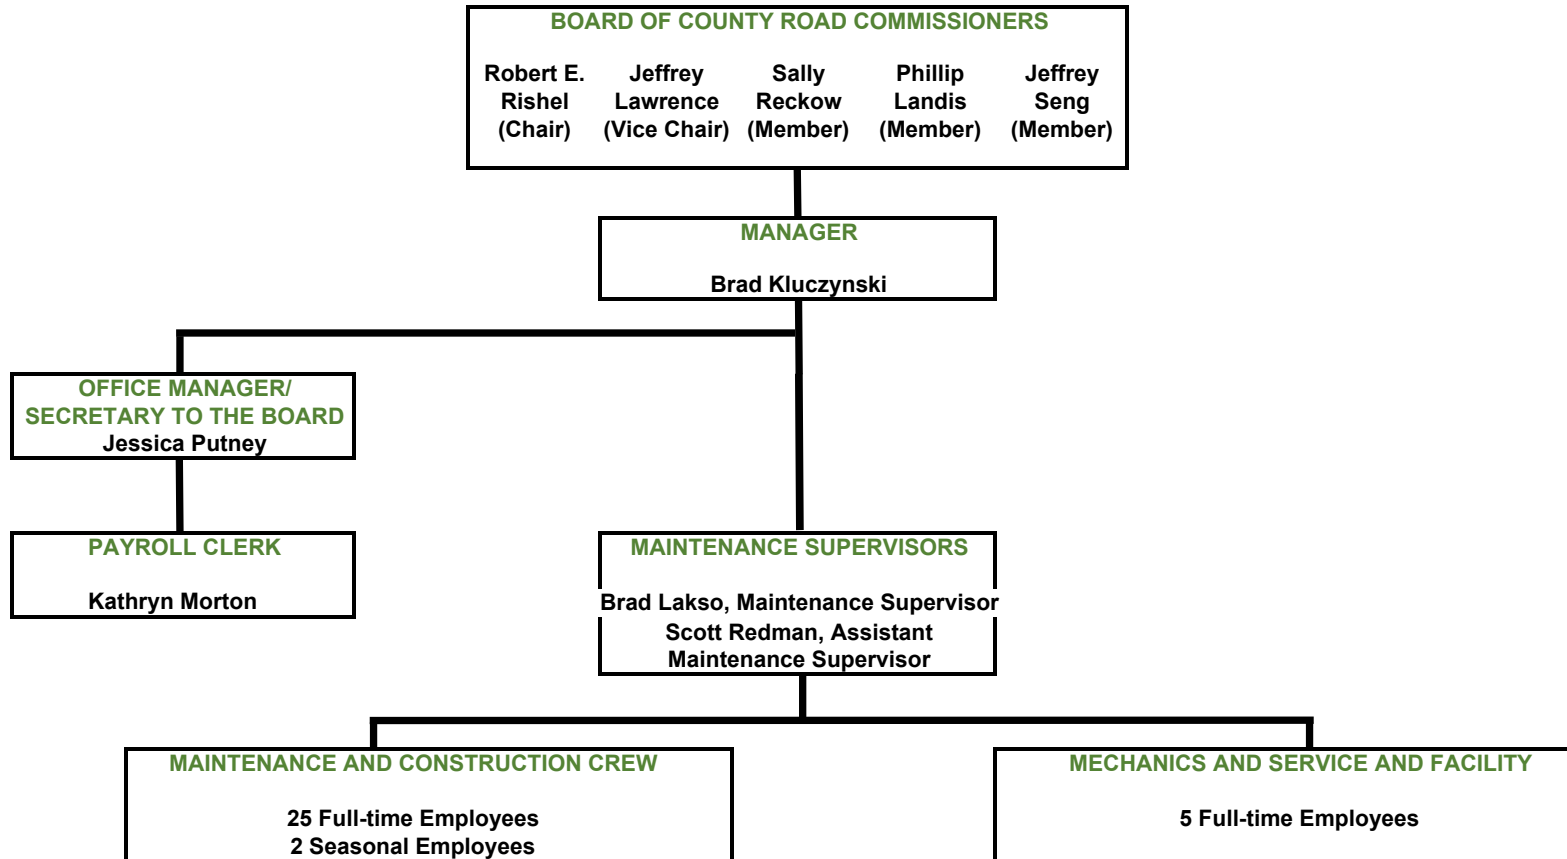

MANISTEE COUNTY ROAD COMMISSION ORGANIZATIONAL CHART FOR THE YEAR 2024

OCTOBER, 2024

5 Road Commissioners
 5 Administrative/Supervisory Employees
 30 Full-time Hourly Employees
 40 Employees Total

2 Seasonal Employees (Typically December thru March)