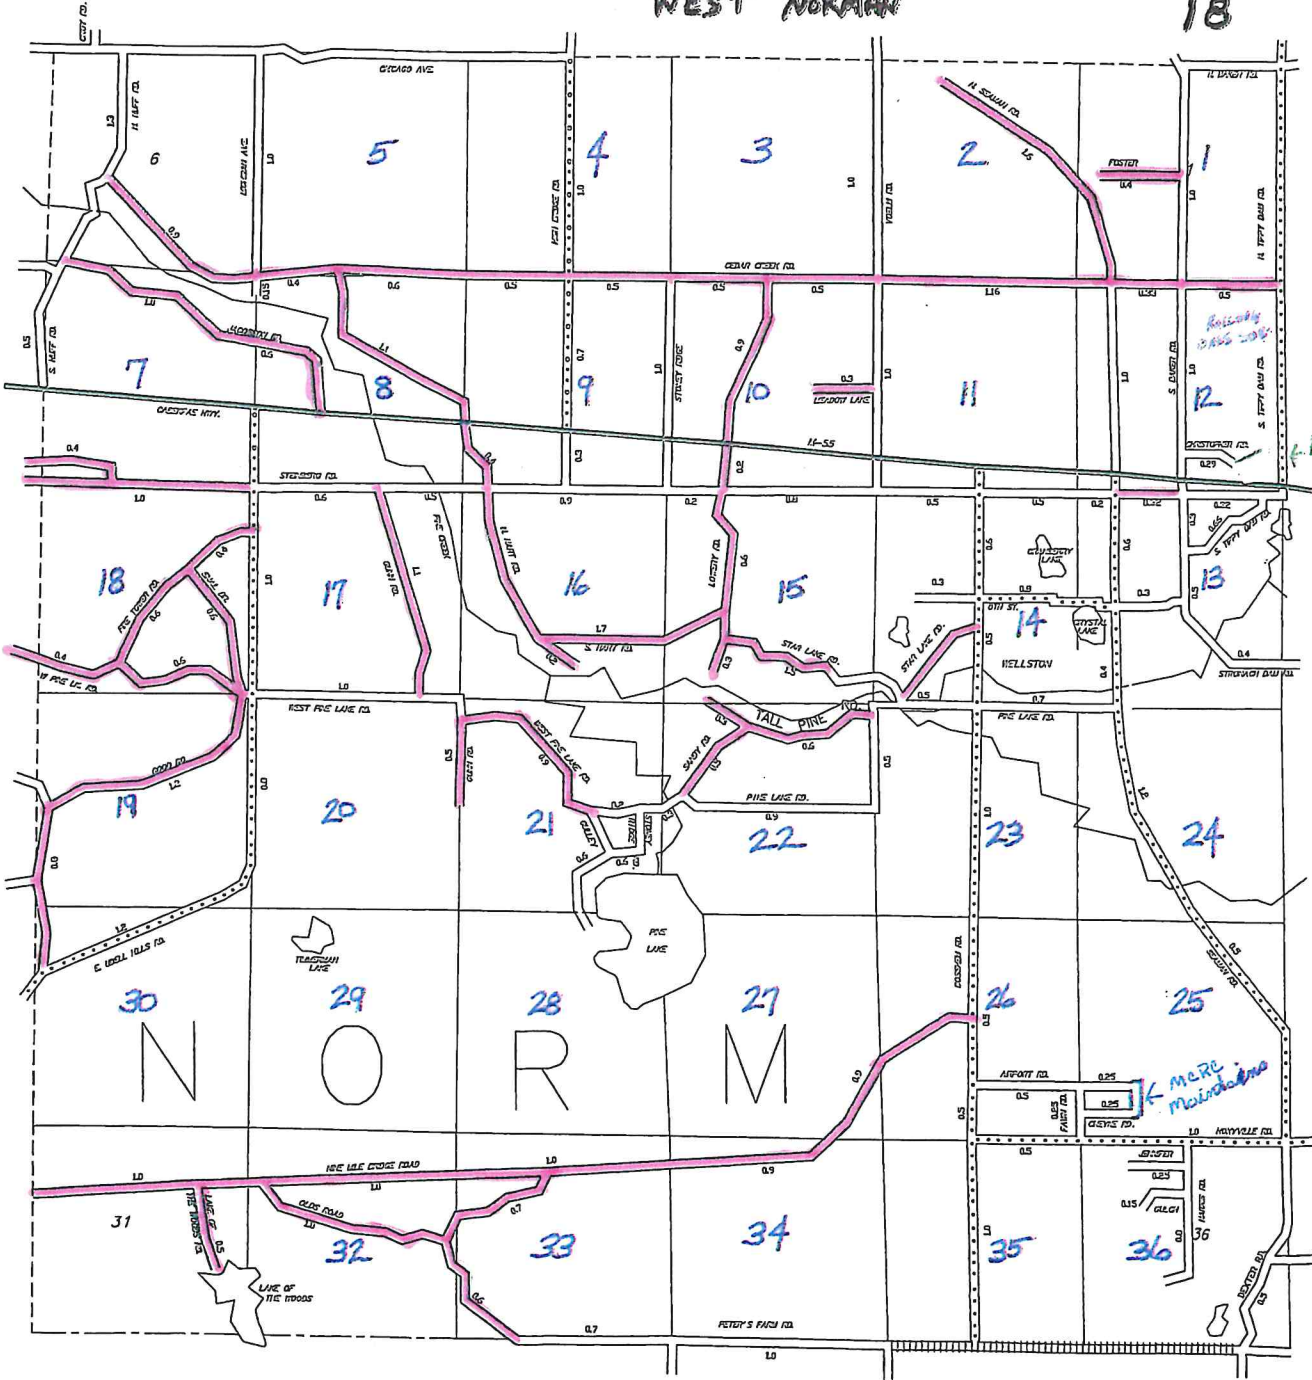

WEST NORMAN

18

ALISA RD
PVT

K MERE
maintenance

N
O
R
M

LAKE OF THE WOODS

EAST NORMAN

19

LAKE CO.

MERRYVILLE RD.
LAKE CO.

WELLSTON