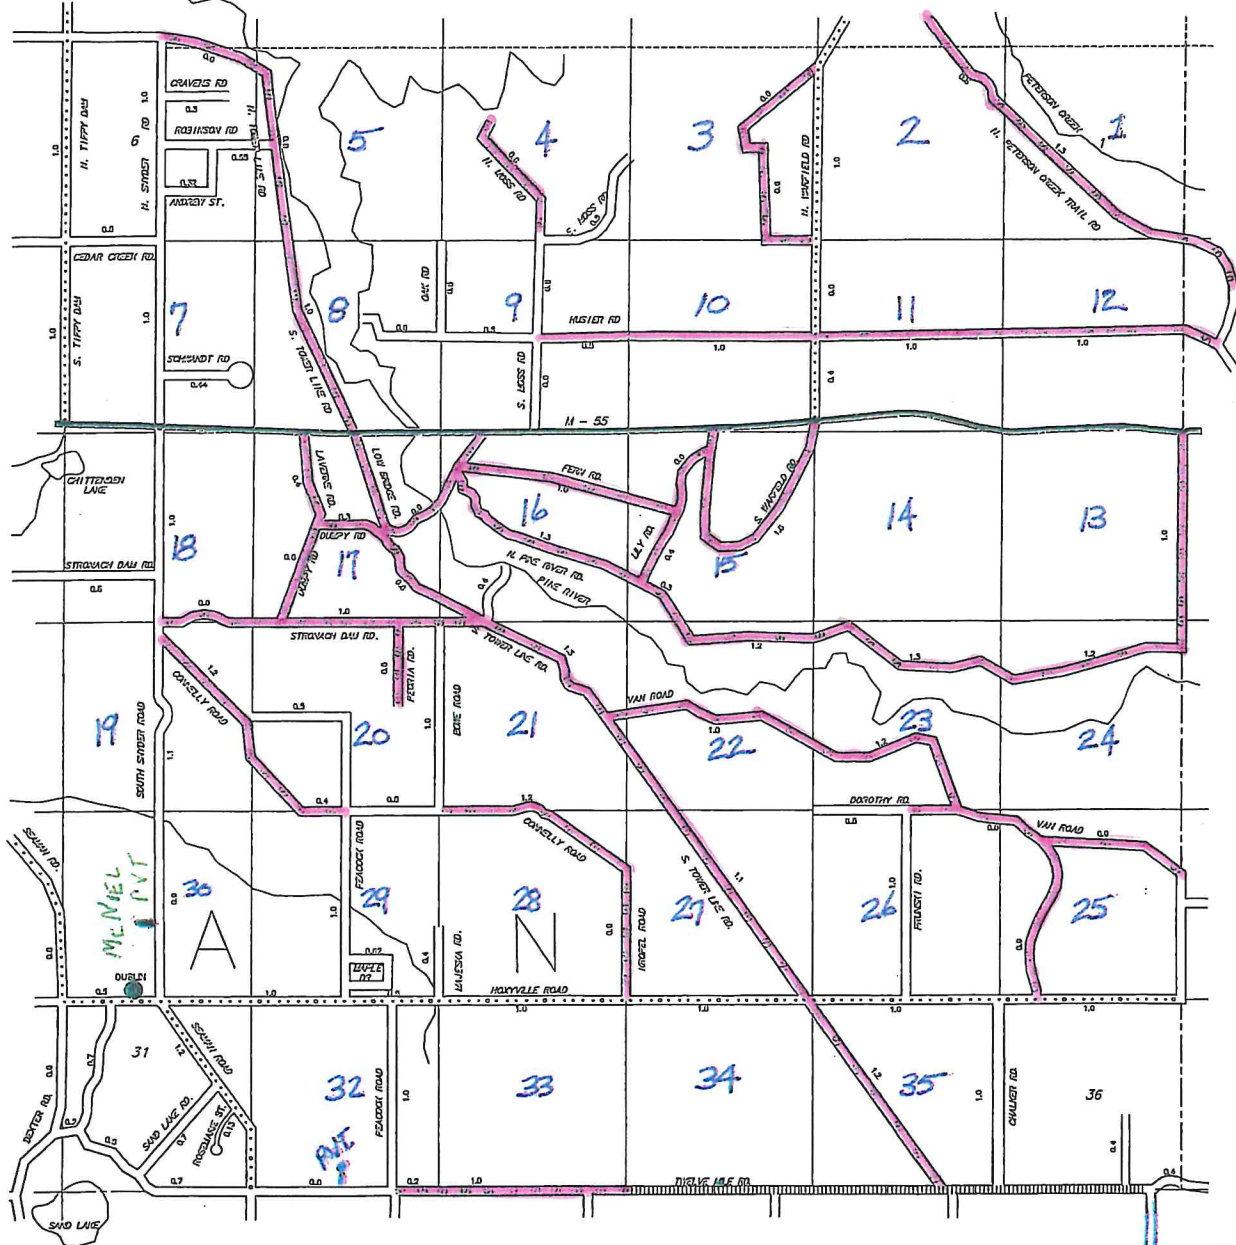

WEST NORMAN

18

ALISA RD
PVT

K MERE
maintenance

N
O
R
M

LAKE OF THE WOODS

EAST NORMAN

19

LAKE CO.

MERRYVILLE RD.
LAKE CO.

WELLSTON